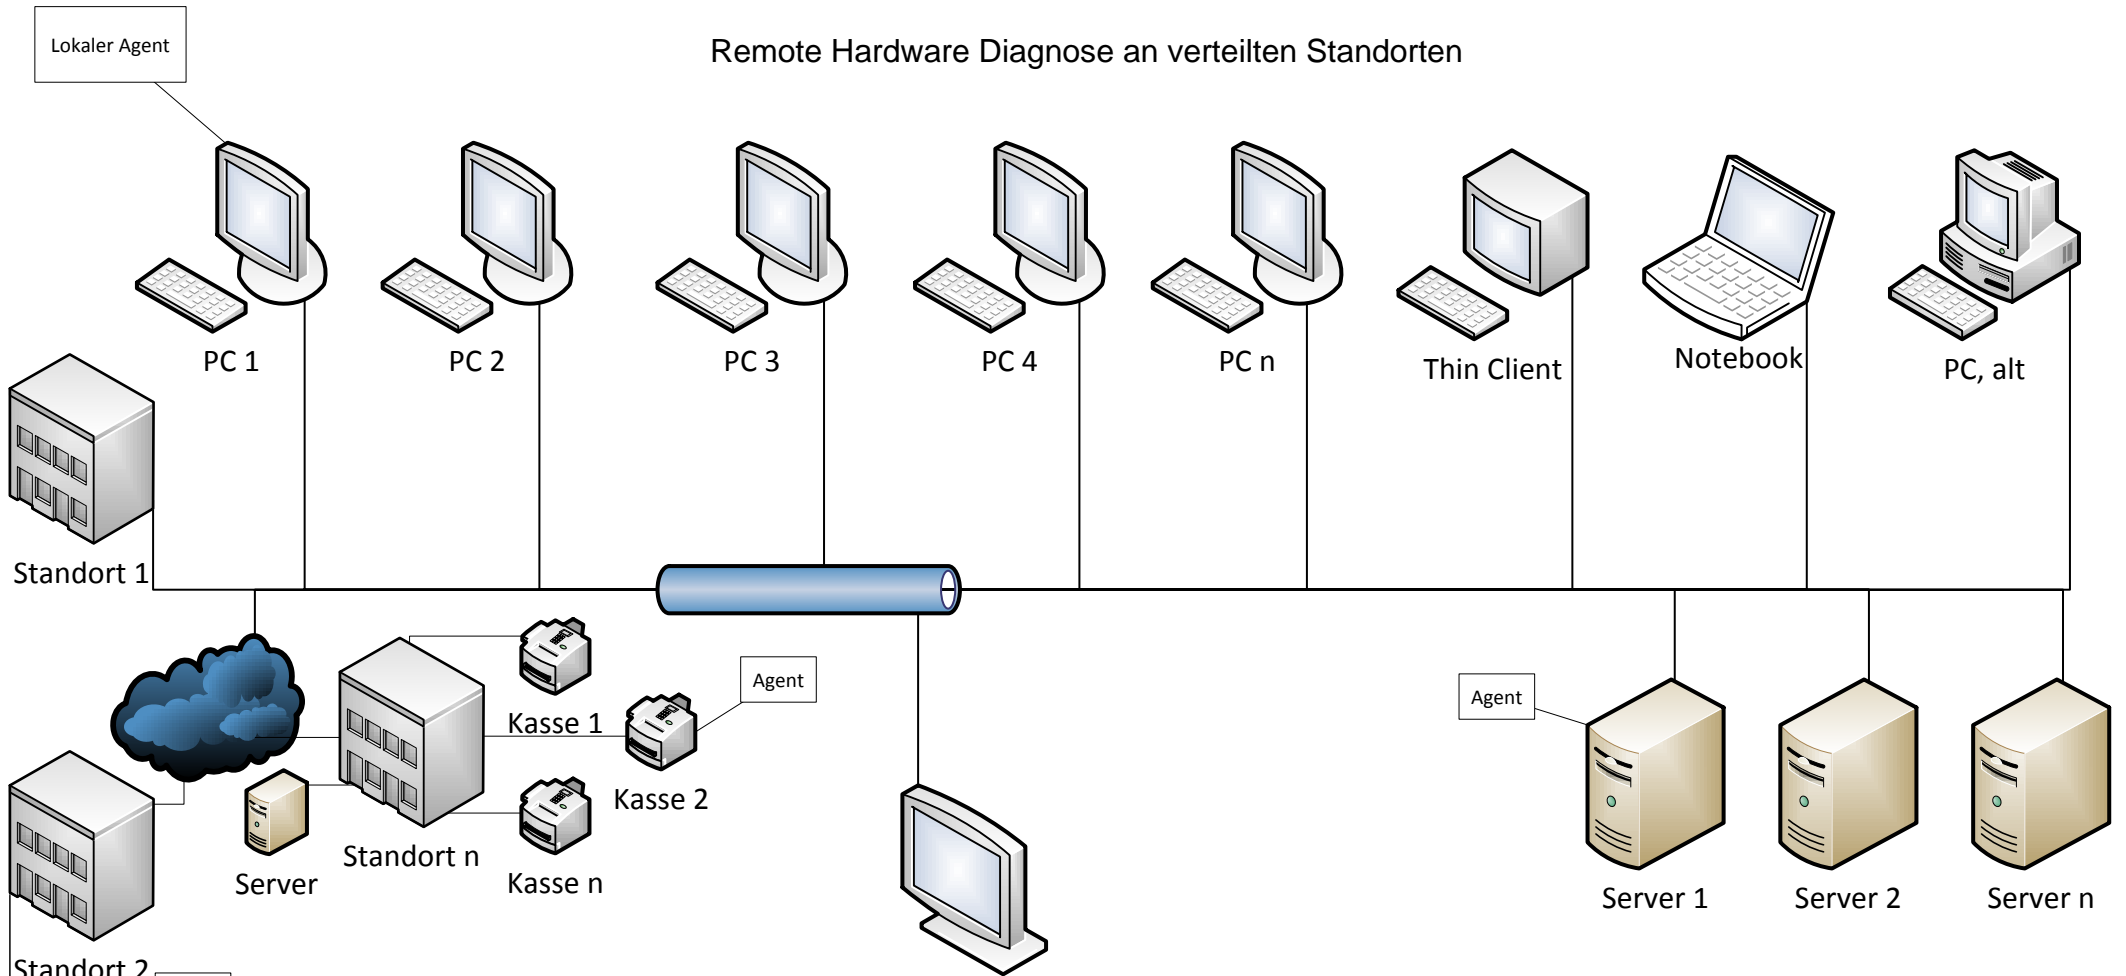

toolstar®test WIN Remote

Remote Hardware Diagnose an verteilten Standorten

Toolstar Remote Console GUI